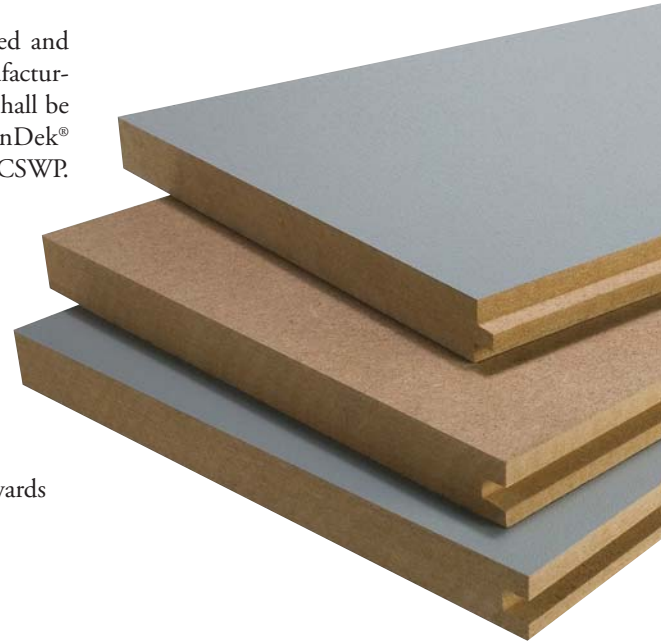

ResinDek® LD

ResinDek® LD Product Description

ResinDek® LD is a lighter duty mezzanine floor panel offering the durability, showcase appearance, and maintainability of the ResinDek® line. ResinDek® LD is the ideal warehouse mezzanine flooring solution for supporting live and dead pallet jack loads up to 2,000 lbs.

With *no delamination* and a ten-year warranty, ResinDek® LD unfinished is an economical and durable alternative to O.S.B. and plywood.

All ResinDek® panels are made with specially sorted and processed wood fibers, customized formaldehyde free resins, and a wax emulsifier. The ingredients are combined and compressed under extremely high pressure and temperature, resulting in a panel with superior physical properties that are especially designed and built to withstand heavy rolling cart and pallet jack loads.

ResinDek LD Specifications

Mezzanine Floor Panels shall be ResinDek® LD as manufactured by Cornerstone Specialty Wood Products, LLC (CSWP).

ResinDek® LD shall be .75" in thickness and capable of supporting live and dead loads up to 2,000 lbs. ResinDek® LD shall have a Gray Diamond Seal 2™ or optional ResinDek® finish as provided by CSWP.

A ten-year warranty shall be provided and passed to the end user from the manufacturer. Installation of ResinDek® panels shall be in accordance with the ResinDek® Installation Instructions provided by CSWP.

ResinDek Options

- Unfinished
- Gray Diamond Seal 2™ finish
- ESD
- TriGard™ finish
- Invisi-Loc® Underside Fasteners
- Collated Screws
- Custom T & G Configurations
- LEED® Credits can contribute towards LEED qualified buildings
- Up to 4' x 10' T&G 4E Available

ResinDek Services